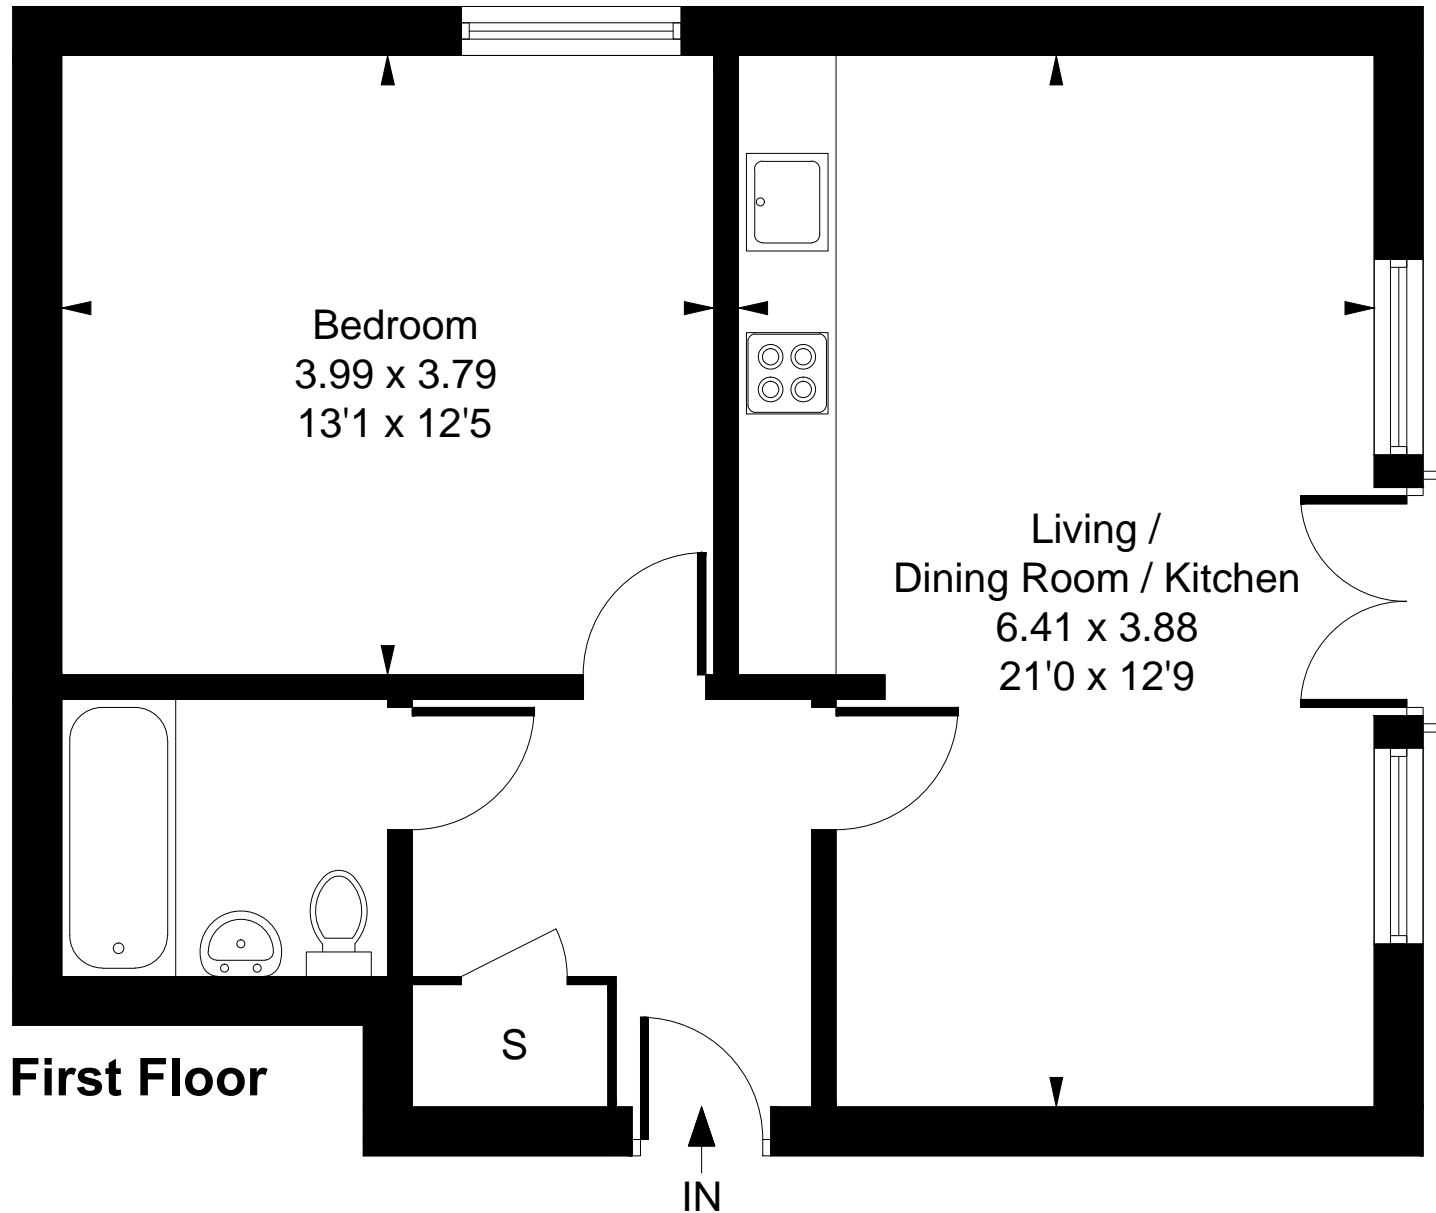

Approximate Gross Internal Area  
50.65 sq m / 545 sq ft

Whilst every attempt has been made to ensure the accuracy of the floor plan contained here, measurements of doors, windows, rooms and any other items are approximate and no responsibility is taken for any error, omission, or mis-statement. This plan is for illustrative purposes only and should be used as such by any prospective purchase.